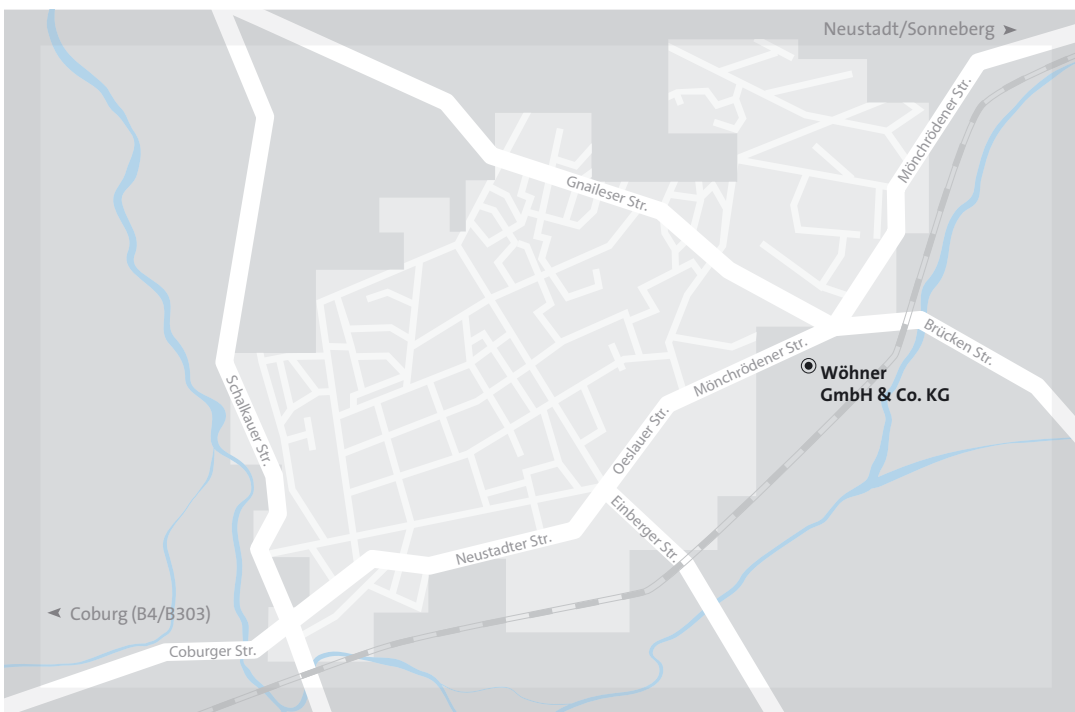

Directions to Wöhner GmbH & Co. KG.

Road maps.

Overview road map.

Detailed road map of Rödental.

Coming from Frankfurt and Stuttgart.

- Motorway **A3** towards Würzburg.
- Biebelried motorway junction » **A7** towards Fulda/Schweinfurt.
- Werneck motorway junction » **A70** towards Schweinfurt/Coburg.
- Schonungen exit » national road **B303** towards Coburg.
- Turn onto national road **B4** towards Coburg before reaching Coburg.
- In Coburg, follow the signs for **Rödental/Neustadt bei Coburg**.
- Take the main road through the town of “Dörfles-Esbach” and continue on the main road through Rödental.
- The company is on the right and can't be missed.

Coming from Munich and Nuremberg.

- Motorway **A9** towards Nuremberg (coming from Munich) » motorway **A3** towards Würzburg.
- Fürth/Erlangen motorway junction » motorway **A73** towards Bamberg.
- Bamberg motorway junction » **B173** expressway towards Coburg.
- Third exit » national road **B4** towards Rattelsdorf/Coburg.
- In Coburg, follow the signs for **Rödental/Neustadt bei Coburg** (not Bad Neustadt/Saale) .
- Take the main road through the town of “Dörfles-Esbach” and continue on the main road through Rödental.
- The company is on the right and can't be missed.

Coming from Berlin, Chemnitz and Hof.

- Motorway **A9** towards Hof.
- Naila/Selbitz exit » national road **B173** towards Kronach/Coburg.
- In Kronach » national road **B85** and **B303** towards Coburg.
- In Sonnefeld, follow the signs for **Rödental/Sonneberg**.
- Drive as far as the roundabout outside Neustadt and then follow the signs towards Rödental (do not turn off).
- the company is on the right and can't be missed.